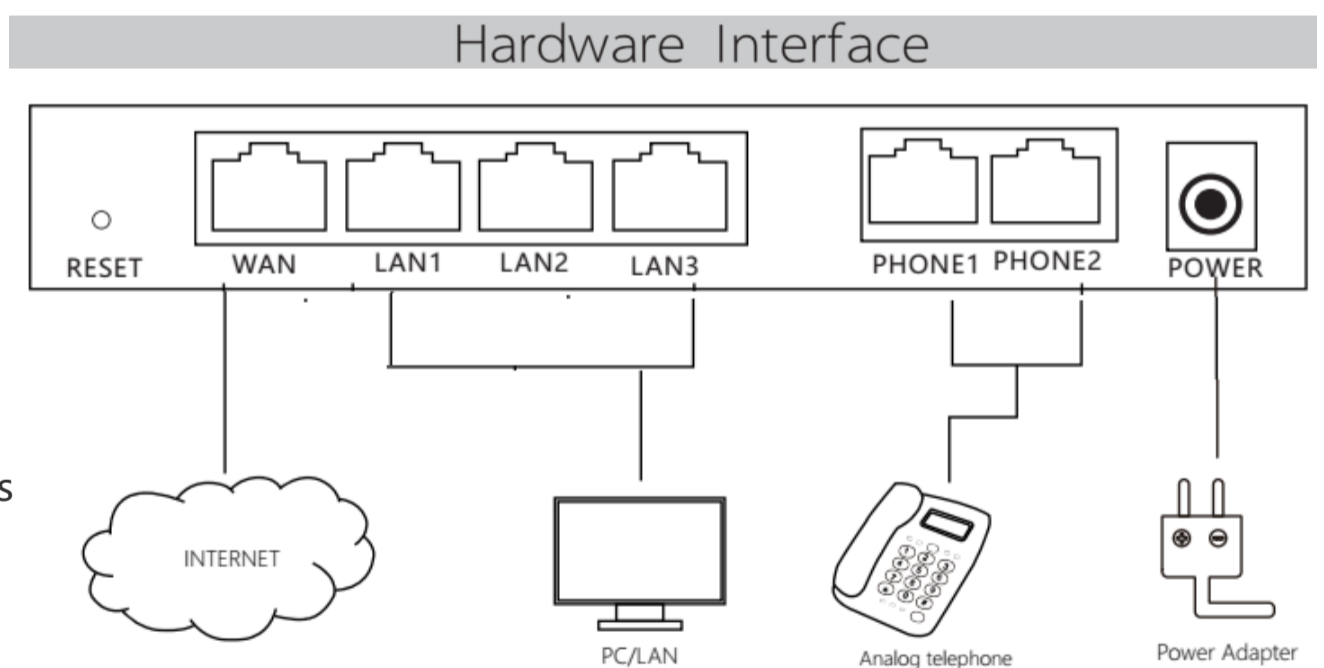

Wireless AP Router with VoIP FWR7102

Feature Keys

- 4G-LTE
- 2.4GHz 300Mbps WiFi
- 10/100Mbps Ethernet
- Rich QoS capability in wired and wireless

Overview

The Flyingvoice powerful VoIP Wireless Router FWR7102, FWR7102 includes extended functions which support 4G card, and 2 FXS ports. This design not only provide users with a conventional VoIP and routing capabilities, but also allow users to enjoy 4G wireless network anytime. Users can also take FWR7102 as a FTP server, to share LAN files, pictures and other resources. Meanwhile, 2 FXS ports can be well adapted to small and micro enterprises, 1FXS for telephone, 1FXS for Fax, no need to add additional equipment.

FWR7102 VoIP wireless router is ideally suited for small and medium enterprises (SMB) to build wireless office.

It is a kind of advanced VoIP wireless router, can not only provides the high quality of voice communications and wired Internet sharing capabilities but also offers Access Point (AP) function for daily wireless communication. With advanced router, FWR7102 is able to make calls via SIP proxy voice communications, plus the IP sharing, and the QoS mechanism.